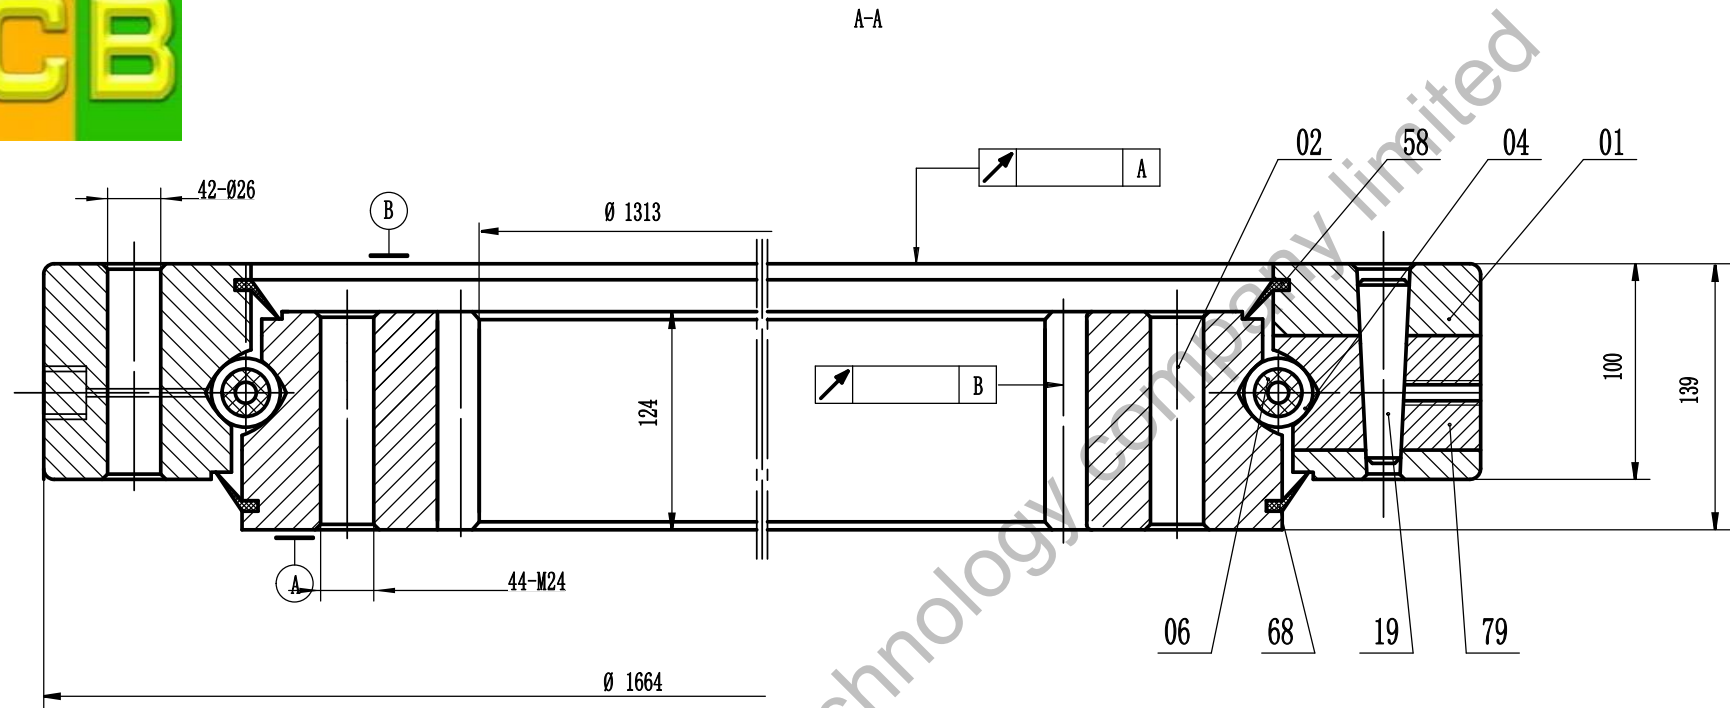

JCB

Remark:

1. Luoyang JCB Bearing Technology Co., Ltd is a design and manufacture Inc, we manufactured slewing bearing for all kinds of various brand excavator, specialize in industry of manufacturing slewing bearing for excavator more than 30 years.
2. This drawing is reference for user, if you need formal drawing, please contact wth us to obtainthe official drawing.

slewing bearing for caterpillar excavator		CAT330B	
			Weight(kg)
Luoyang JCB Bearing Technology Co., Ltd			